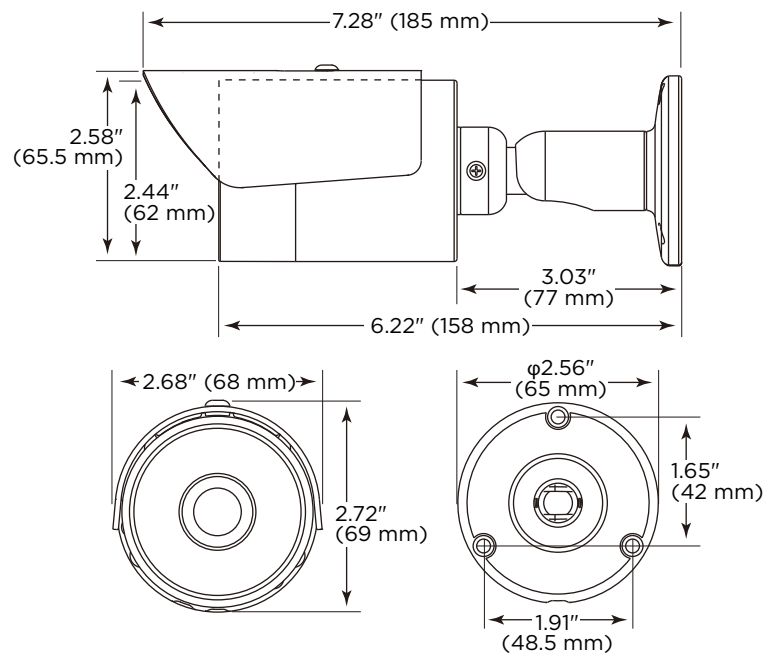

CAMERA DOCUMENTATION

pkdge.co/cameras

* IPScan software can be downloaded from <http://www.pakedge.com/>

CK-CAM-BU832 BULLET CAMERA

BULLET CAMERA	DESCRIPTION
Mount	Indoor/outdoor bullet, ceiling/eaves, wall
Dimensions	2.68 × 2.72 × 7.28" (68 × 69 × 185 mm)
Weight	15.87 oz (450 g)
Power consumption	12VDC, 7.5W; PoE, 8.5W
Illumination	IR LEDs, range 100 ft (30 m)
Glass	Heat resistant
Weather resistant	IP66, waterproof Adjustable sun/rain shield
Vandal resistant	IK10 (protects against impact of 5 kg at 40 cm)
IR reflection reduction	Yes
SD Card	Yes

CK-CAM-TU652 TURRET CAMERA

<u>TURRET CAMERA</u>	<u>DESCRIPTION</u>
Mount	Indoor/Outdoor fixed turret, ceiling/eave, wall
Dimensions	4.53 × 3.58" (115 × 91 mm)
Weight	15.87 oz (450 g)
Power consumption	12VDC, 5.8W; PoE, 7W
Illumination	IR LEDs, range 100 feet (30 m)
Image improvement	Separate lens and IR window
Weather resistant	IP66, waterproof
Vandal resistant	IK7 (protects against impact of 500 g at 40 cm)
IR reflection reduction	Yes; separate lens and IR window for improved image
SD Card	No

CK-CAM-DO652 OUTDOOR DOME CAMERA

<u>OUTDOOR DOME CAMERA</u>	<u>DESCRIPTION</u>
Mount	Outdoor dome, ceiling/eaves
Dimensions	4.33 × 3.50" (110 × 89 mm)
Weight	17.64 oz (500 g)
Power consumption	12VDC, 4.8W; PoE, 6W
Illumination	IR LEDs, 60 degree spread, range 100 feet (30 m)
Weather resistant	IP66, waterproof
Vandal resistant	IK10 (protects against impact of 5 kg at 40 cm)
SD Card	Yes

CK-CAM-IN302 INDOOR DOME CAMERA

<u>INDOOR DOME CAMERA</u>	<u>DESCRIPTION</u>
Mount	Indoor dome, ceiling
Dimensions	4.33 × 3.50" (110 × 89 mm)
Weight	12.70 oz (360 g)
Power consumption	12VDC, 4.8W; PoE, 6W
Illumination	IR LEDs, 60 degree spread, range 100 feet (30 m)
SD Card	Yes