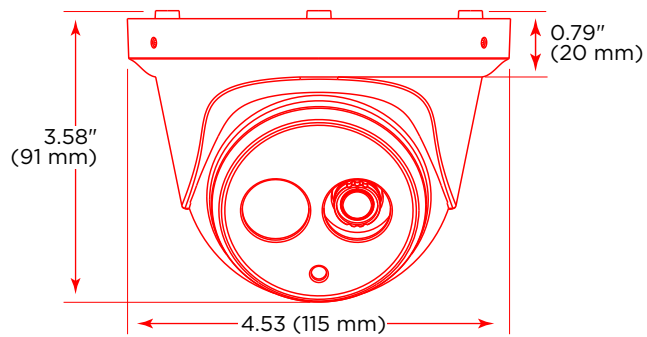

CAMERA DOCUMENTATION

pkdge.co/cameras

* IPScan software can be downloaded from <http://www.pakedge.com/>

CK-CAM-BU832 BULLET CAMERA

BULLET CAMERA	DESCRIPTION
Mount	Indoor/outdoor bullet, ceiling/eaves, wall
Dimensions	2.68 × 2.72 × 7.28" (68 × 69 × 185 mm)
Weight	15.87 oz (450 g)
Power consumption	12VDC, 7.5W; PoE, 8.5W
Illumination	IR LEDs, range 100 ft (30 m)
Glass	Heat resistant
Weather resistant	IP66, waterproof Adjustable sun/rain shield
Vandal resistant	IK10 (protects against impact of 5 kg at 40 cm)
IR reflection reduction	Yes
SD Card	Yes

CK-CAM-TU652 TURRET CAMERA

<u>TURRET CAMERA</u>	<u>DESCRIPTION</u>
Mount	Indoor/Outdoor fixed turret, ceiling/eave, wall
Dimensions	4.53 × 3.58" (115 × 91 mm)
Weight	15.87 oz (450 g)
Power consumption	12VDC, 5.8W; PoE, 7W
Illumination	IR LEDs, range 100 feet (30 m)
Image improvement	Separate lens and IR window
Weather resistant	IP66, waterproof
Vandal resistant	IK7 (protects against impact of 500 g at 40 cm)
IR reflection reduction	Yes; separate lens and IR window for improved image
SD Card	No

CK-CAM-DO652 OUTDOOR DOME CAMERA

<u>OUTDOOR DOME CAMERA</u>	<u>DESCRIPTION</u>
Mount	Outdoor dome, ceiling/eaves
Dimensions	4.33 × 3.50" (110 × 89 mm)
Weight	17.64 oz (500 g)
Power consumption	12VDC, 4.8W; PoE, 6W
Illumination	IR LEDs, 60 degree spread, range 100 feet (30 m)
Weather resistant	IP66, waterproof
Vandal resistant	IK10 (protects against impact of 5 kg at 40 cm)
SD Card	Yes