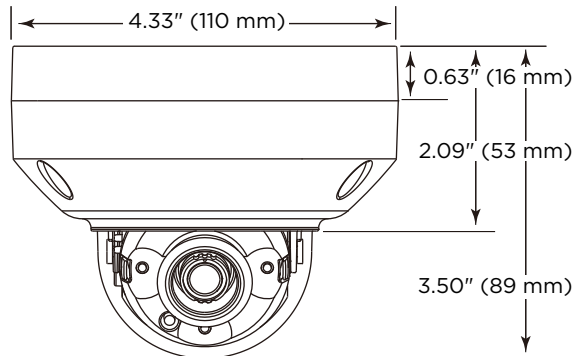

CAMERA DOCUMENTATION

pkdge.co/cameras

* IPScan software can be downloaded from <http://www.pakedge.com/>

CK-CAM-BU832 BULLET CAMERA

BULLET CAMERA	DESCRIPTION
Mount	Indoor/outdoor bullet, ceiling/eaves, wall
Dimensions	2.68 × 2.72 × 7.28" (68 × 69 × 185 mm)
Weight	15.87 oz (450 g)
Power consumption	12VDC, 7.5W; PoE, 8.5W
Illumination	IR LEDs, range 100 ft (30 m)
Glass	Heat resistant
Weather resistant	IP66, waterproof Adjustable sun/rain shield
Vandal resistant	IK10 (protects against impact of 5 kg at 40 cm)
IR reflection reduction	Yes
SD Card	Yes

CK-CAM-TU652 TURRET CAMERA

<u>TURRET CAMERA</u>	<u>DESCRIPTION</u>
Mount	Indoor/Outdoor fixed turret, ceiling/eave, wall
Dimensions	4.53 × 3.58" (115 × 91 mm)
Weight	15.87 oz (450 g)
Power consumption	12VDC, 5.8W; PoE, 7W
Illumination	IR LEDs, range 100 feet (30 m)
Image improvement	Separate lens and IR window
Weather resistant	IP66, waterproof
Vandal resistant	IK7 (protects against impact of 500 g at 40 cm)
IR reflection reduction	Yes; separate lens and IR window for improved image
SD Card	No

CK-CAM-DO652 OUTDOOR DOME CAMERA

<u>OUTDOOR DOME CAMERA</u>	<u>DESCRIPTION</u>
Mount	Outdoor dome, ceiling/eaves
Dimensions	4.33 × 3.50" (110 × 89 mm)
Weight	17.64 oz (500 g)
Power consumption	12VDC, 4.8W; PoE, 6W
Illumination	IR LEDs, 60 degree spread, range 100 feet (30 m)
Weather resistant	IP66, waterproof
Vandal resistant	IK10 (protects against impact of 5 kg at 40 cm)
SD Card	Yes